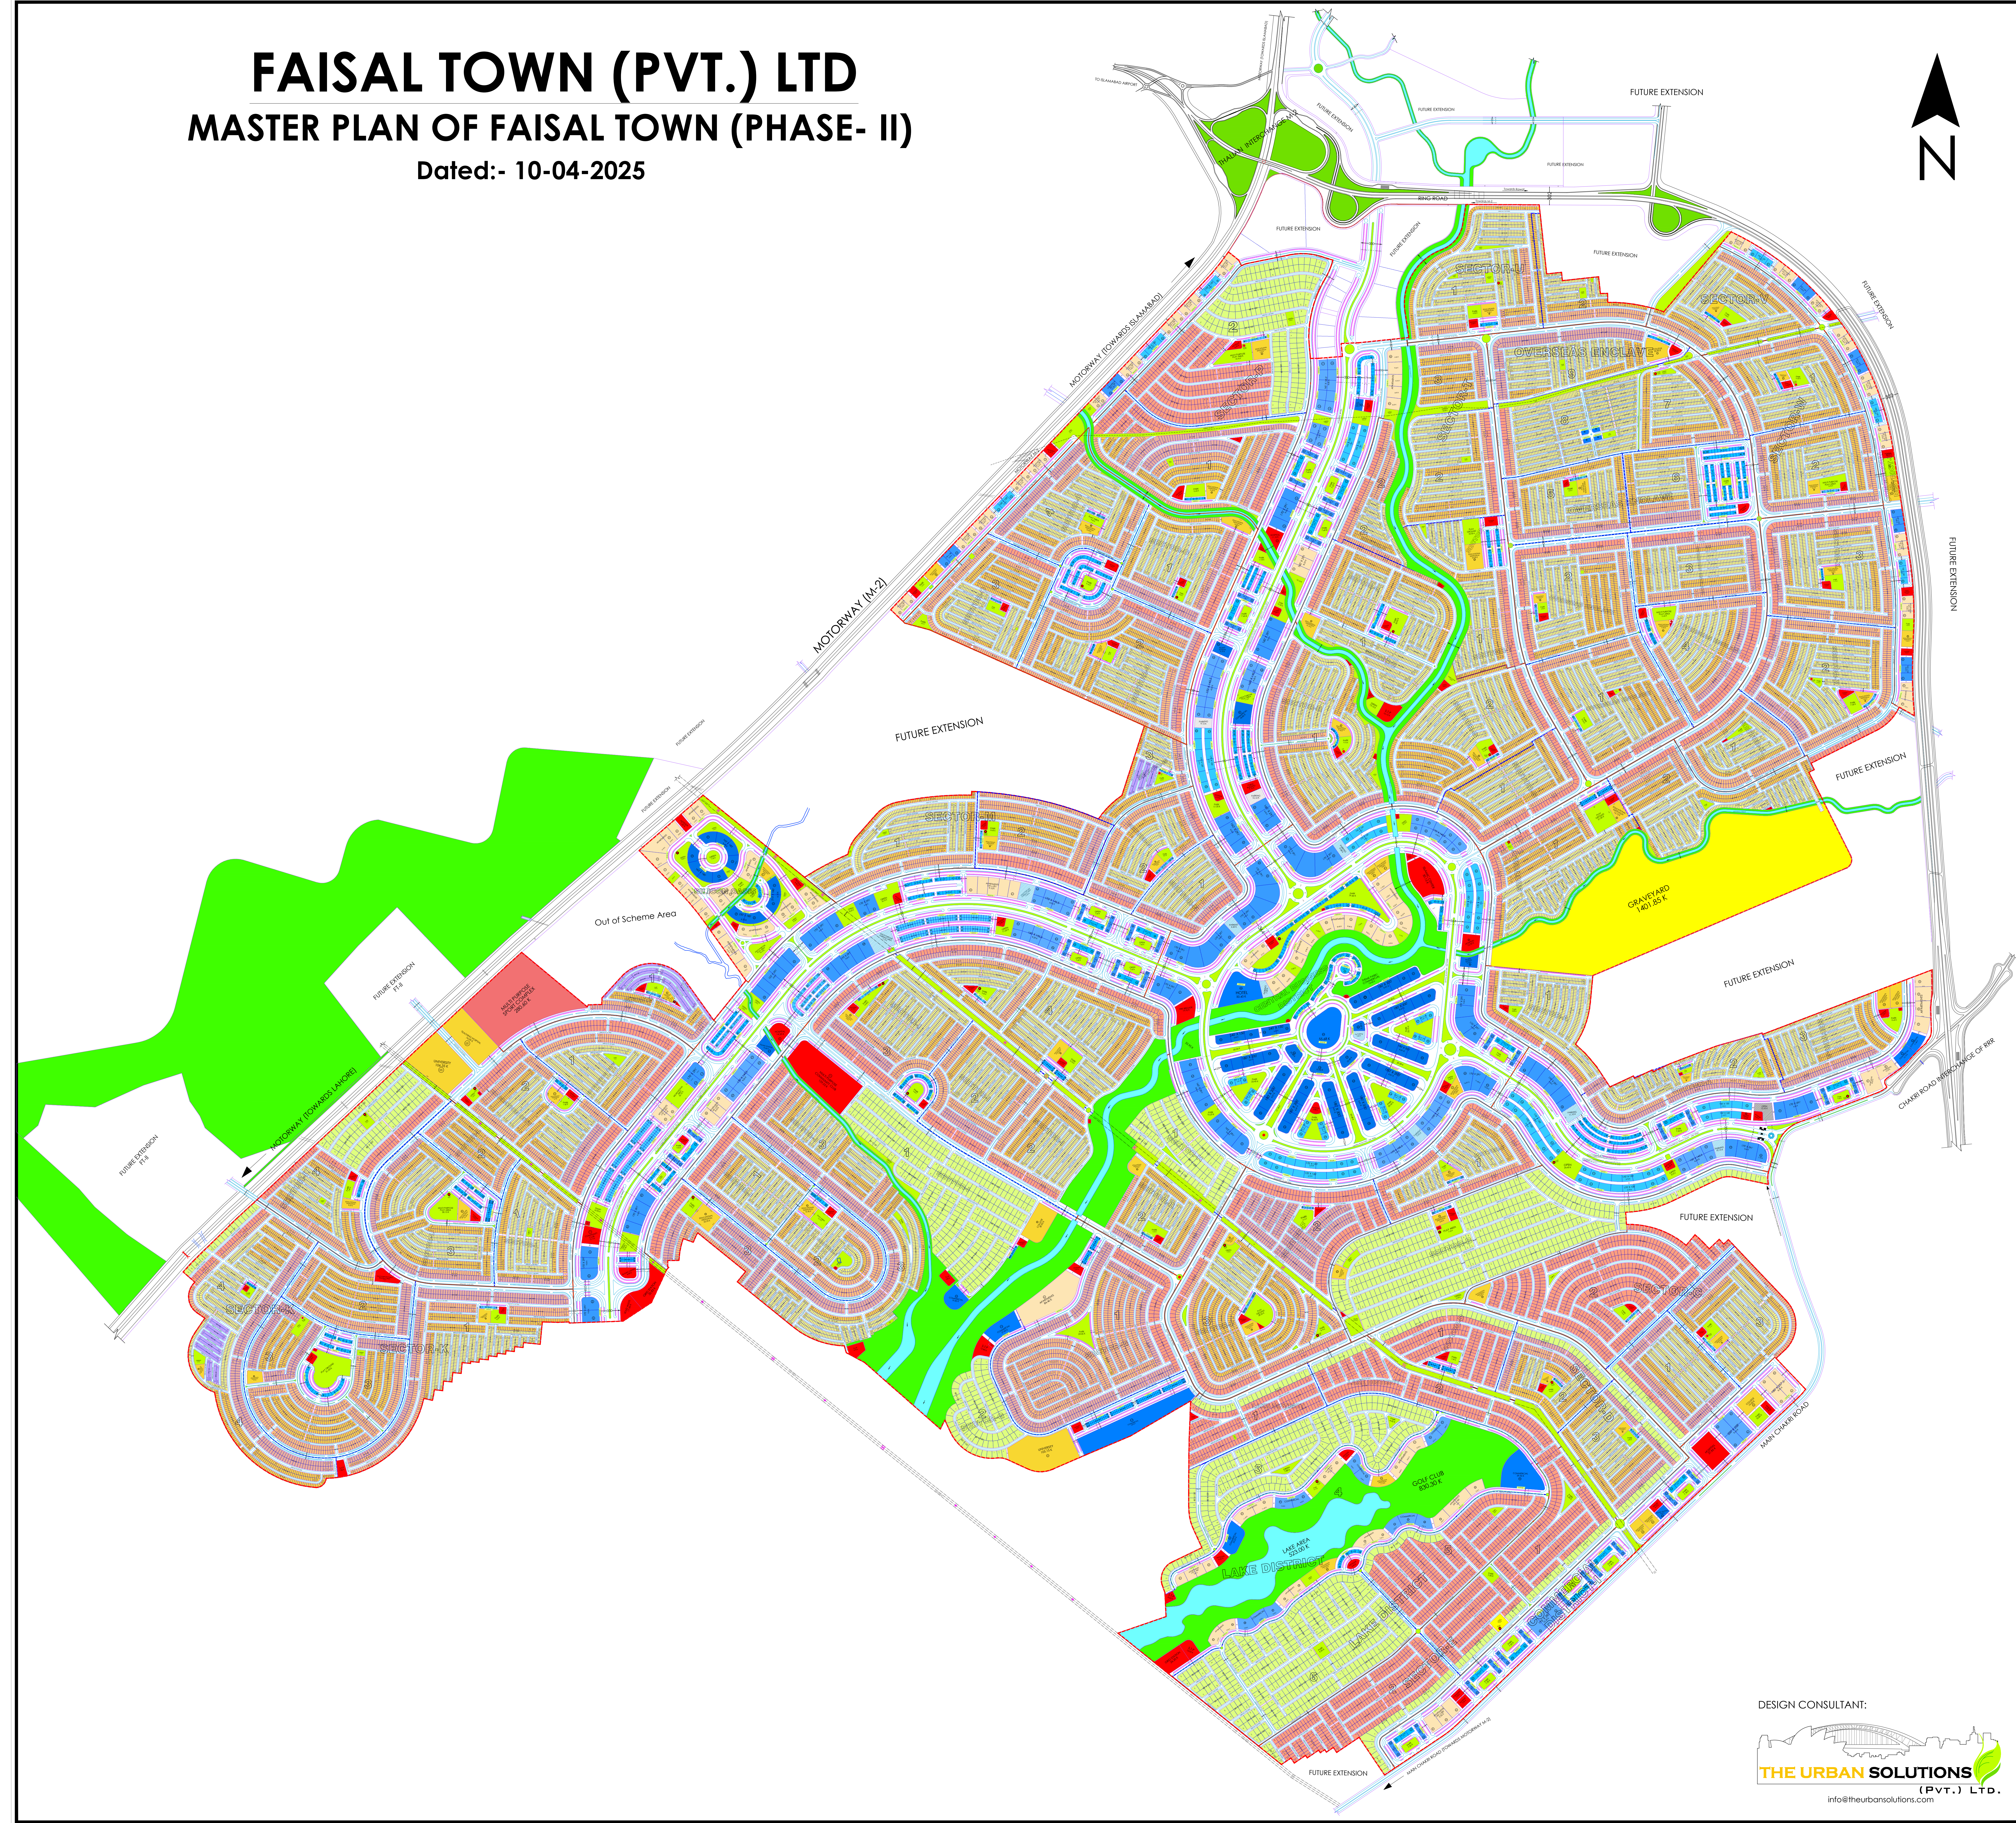

FAISAL TOWN (PVT.) LTD MASTER PLAN OF FAISAL TOWN (PHASE- II)

Dated:- 10-04-2025

DESIGN CONSULTANT: